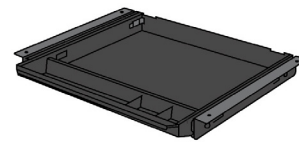

Accessory Tray

MODEL	SIZE	LIST PRICE
RJAT-BK	Radius Jr Accessory Tray, Black	\$36
RJAT-SIL	Radius Jr Accessory Tray, Silver	\$36

Mini Plastic Pencil Drawer

MODEL	SIZE	LIST PRICE
CD-PM-B	Plastic Center Drawer, Mini, 8"D x 14"W, Black	\$202

Plastic Pencil Drawer

MODEL	SIZE	LIST PRICE
CD-P	Plastic Center Drawer, 16.25"D x 23"W	\$86

Metal Lockable Center Drawer

MODEL	SIZE	LIST PRICE
CD-M-L	Center Drawer, Black, 2h x 17.25d x 21.75w	\$429

TABLE ACCESSORIES PRICE LIST, Cont.