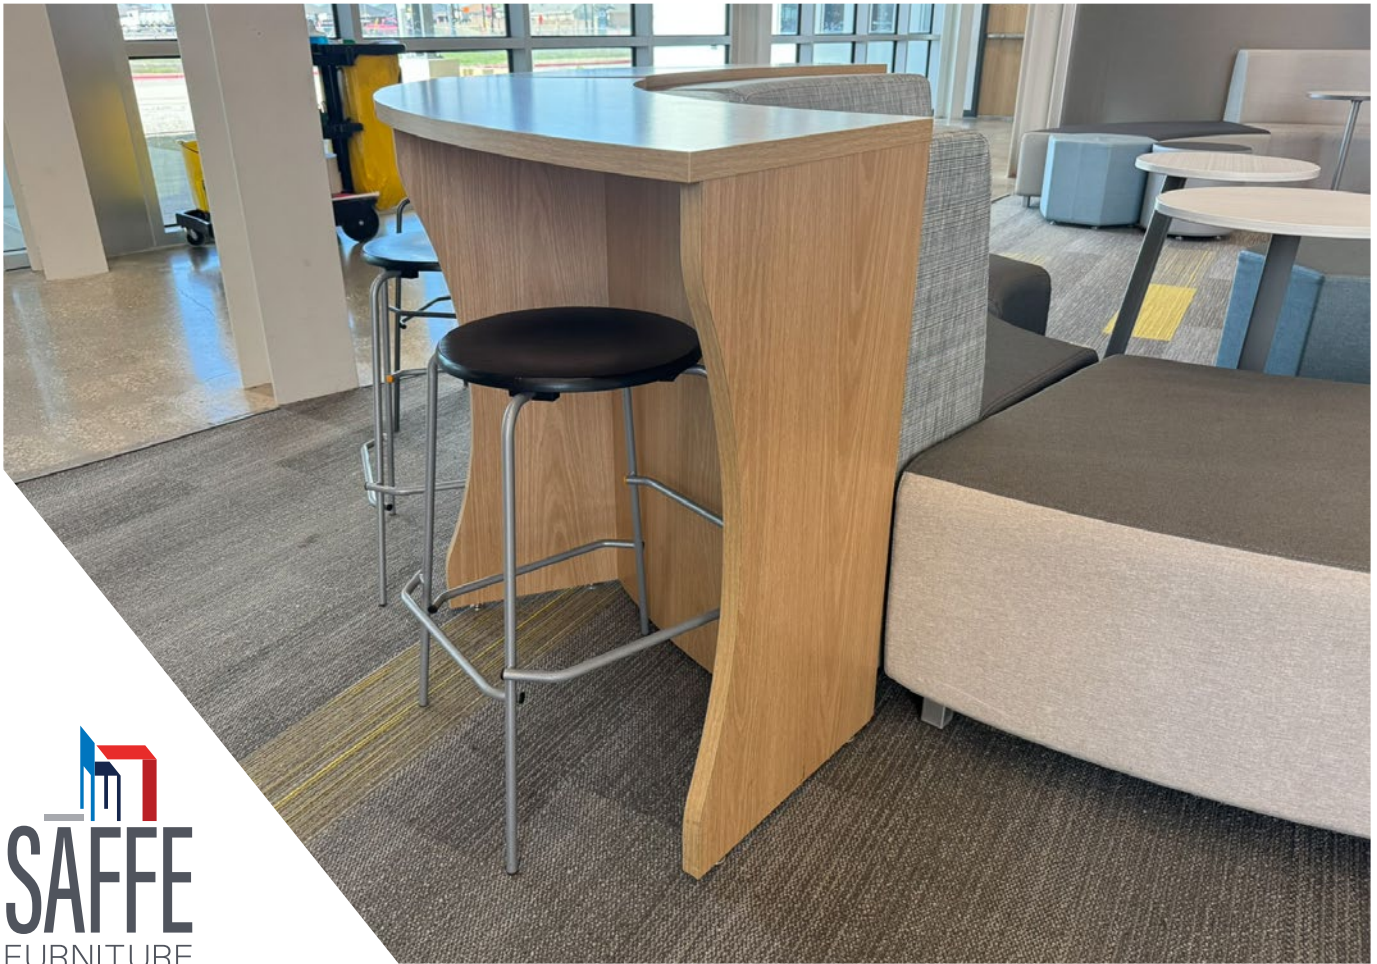

FAIRVIEW TABLES

In today's learning spaces there are a variety of collaborative spaces throughout the school. We designed the Fairview Table with a 45-degree radius to pair with popular soft seating options on the market. Add more functionality to soft seating areas and create community spaces with the Fairview Table.

FEATURES & SPECS

- Curved to match soft seating with a, 45-degree radius
- Table size is 18d x 63w x 36h
- Pair 3 tables together to create a half circle collaborative space
- Adjustable leveling glides
- Limited lifetime warranty
- Made in the USA